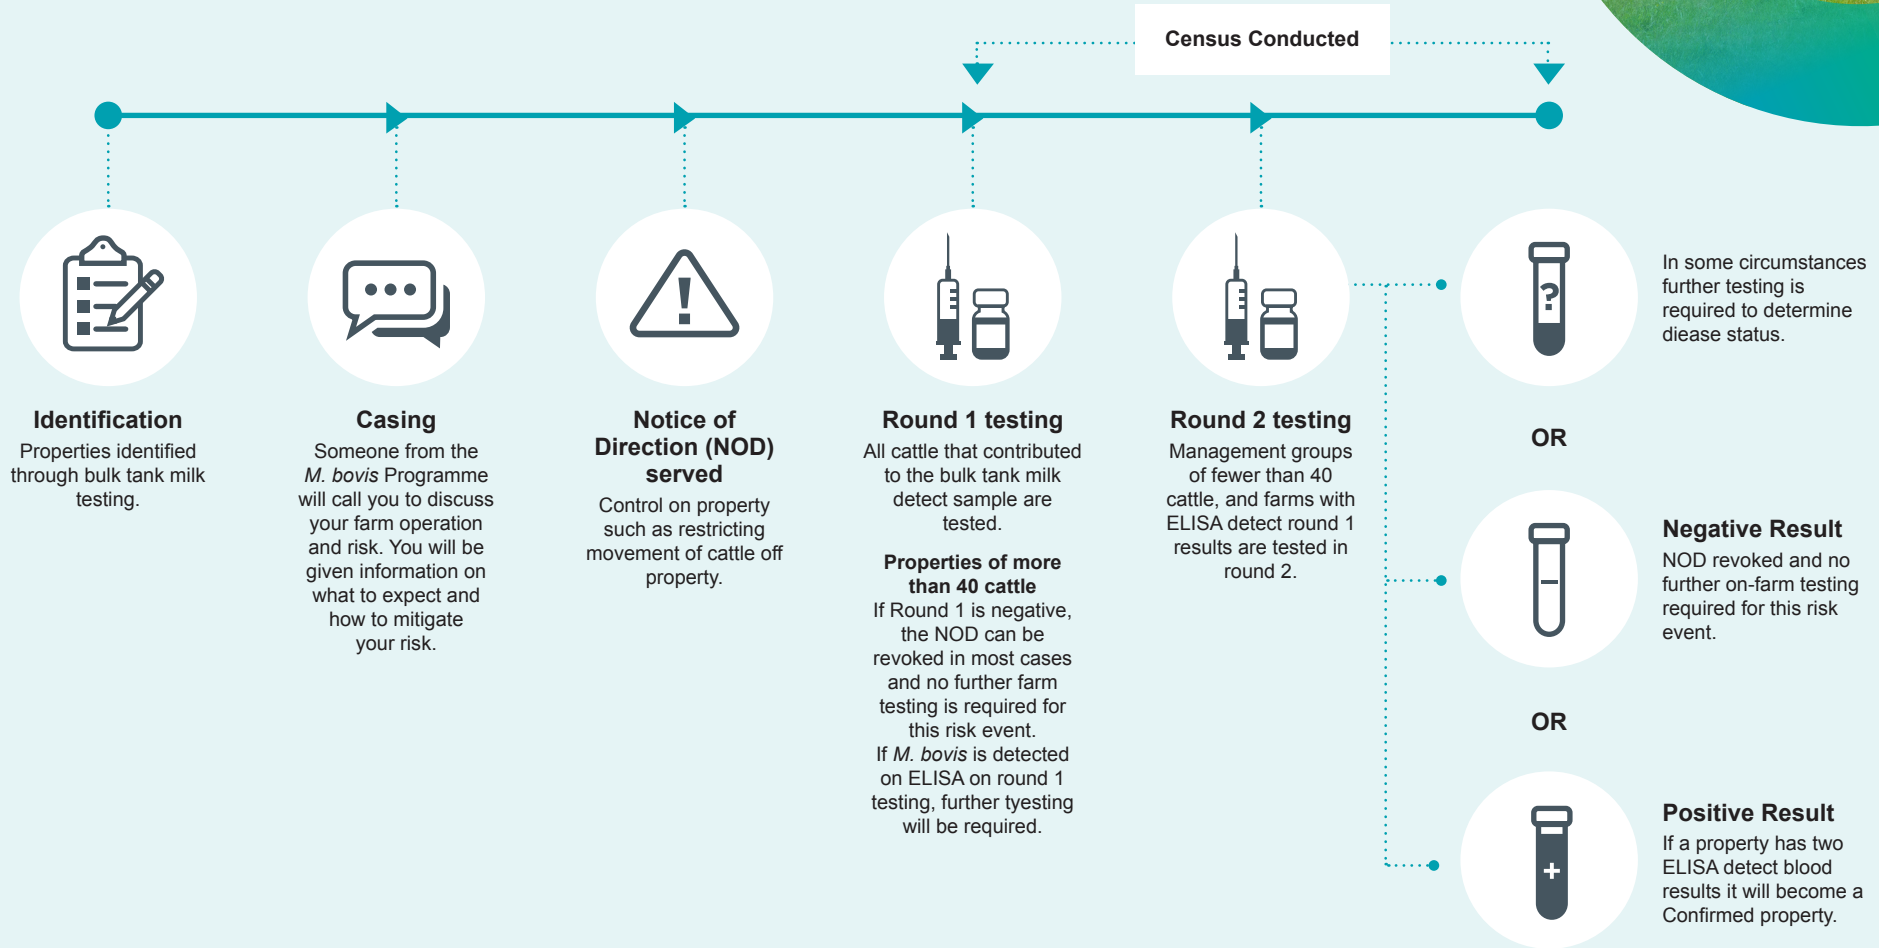

# Bulk Tank Milk – Indicative process for Farmers

**Census Review**  
If census review reveals trace cattle on the property, further testing will be necessary under a NOD (if controls have been revoked then a new NOD will be issued).